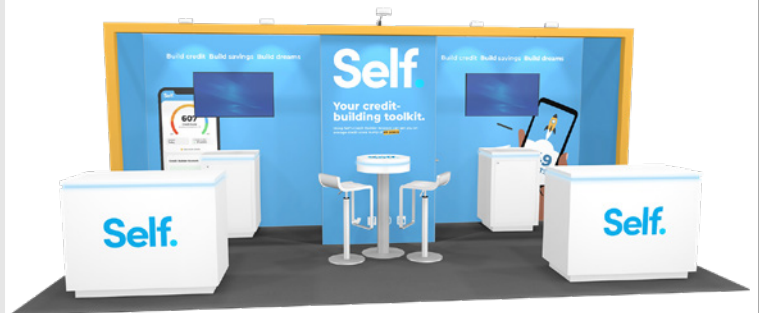

Features + Benefits:

- Inlines, Islands, and Accessories
- Contemporary Hybrid Designs
- Easy Customization Options
- Vibrant Large Format Graphics
- Detailed Setup Instructions
- Tablet Kiosks, Charging Stations, Monitor Stands
- Flexible Inventory
- Staging & Packing Photos

RE-2148